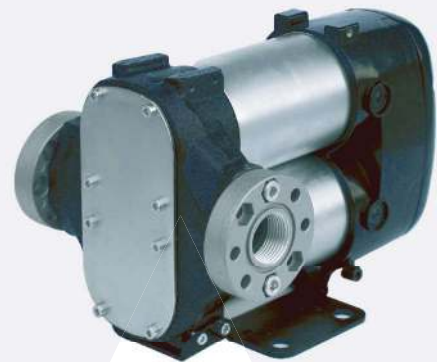

PU.DIS.24V.45

StoraFuel 24v Bi-Pump Kit

Kit c/w this pump

Kit includes:

- 24v Bi-Pump plated diesel pump
- Mechanical meter
- Automatic nozzle
- 10 μ water & particle filter
- 6m delivery hose

Specs:

- Voltage: 24v
- Flow rate: 75lpm