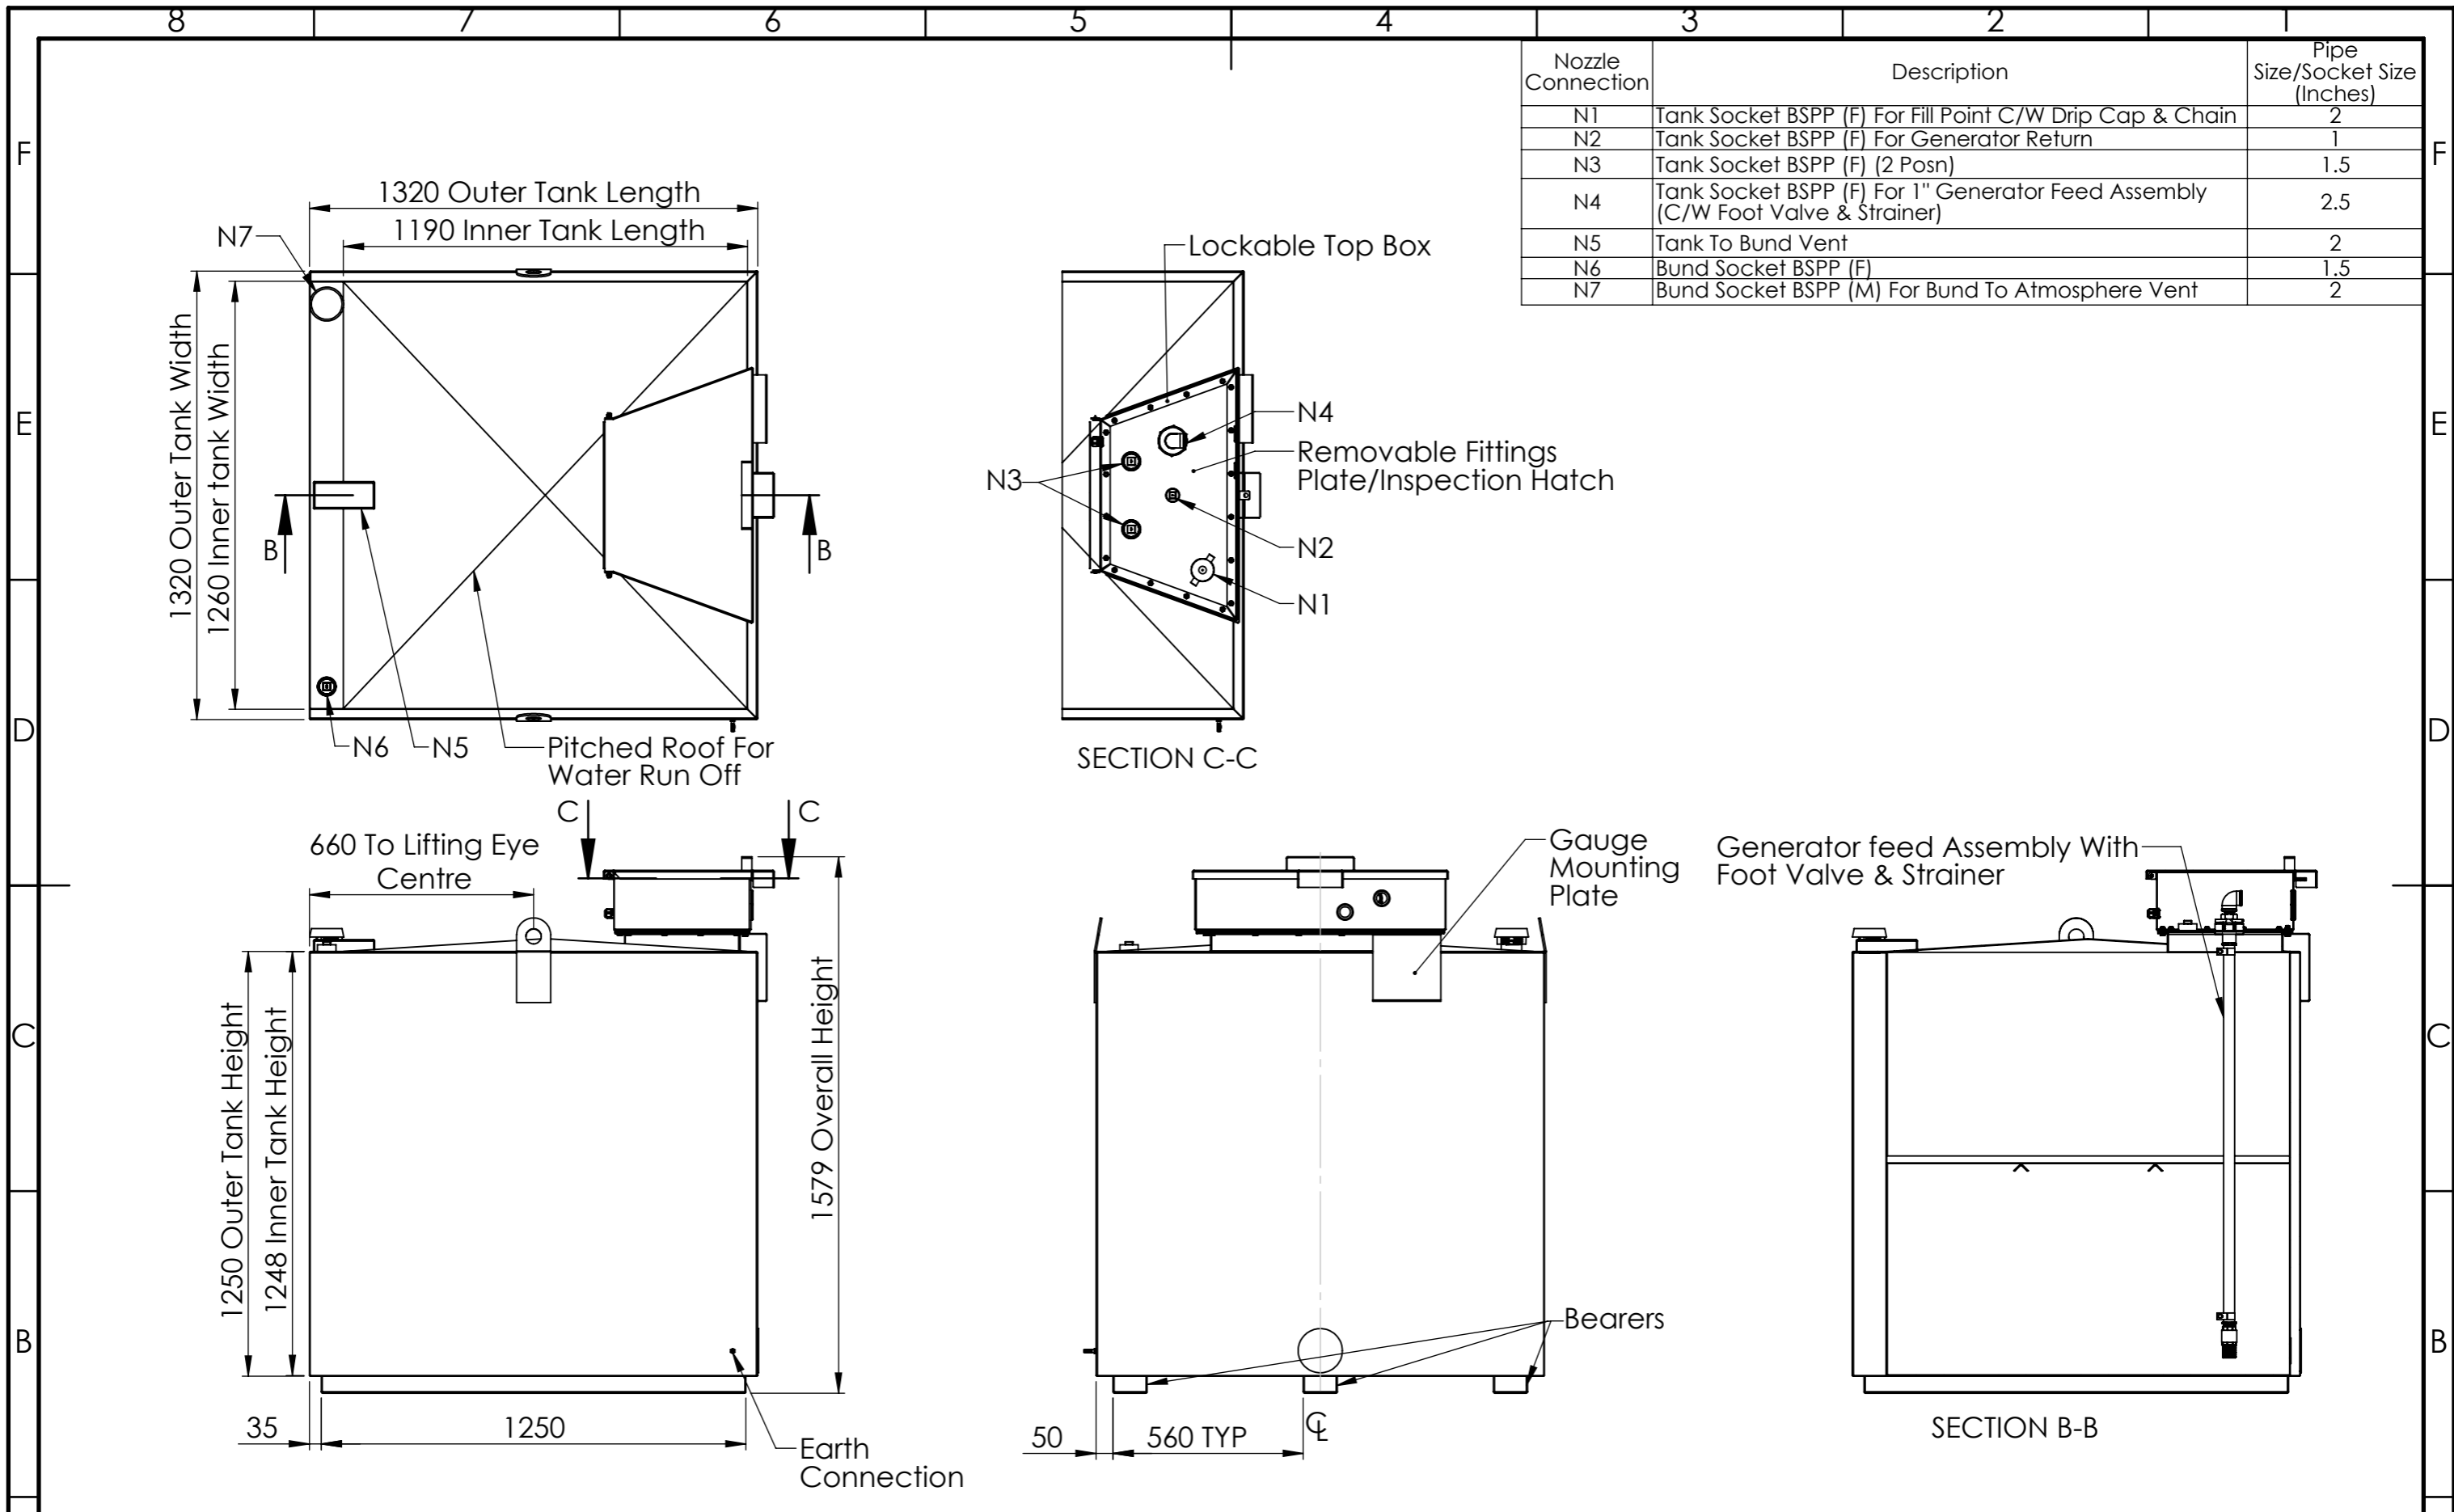

ITEM NO.	PART NUMBER	DESCRIPTION	QTY.
1	PRO.IMP.BSO-1853	1853 Imperium Outer Base	1
2	PRO.IMP.TCB-1853	1853 Imperium Channel Bearer	3
3	Imperium-1853	Imperium 1853 Inner Tank	1
4	ACC.PI.ST.HSO-1 1-2	Half Socket 1.5"	1
5	PRO.IMP.BVC	Imperium Bund Vent Cover	1
6	ACC.PI.ST.WNI-2	Weld Nipple - 2.0"	1
7	IMP.FPL-GFI	Imperium® Generator Feed Top Fittings Plate (Large) Assembly	1
8	ACC.FPN-2	Aluminium Fill Point Nipple - 2"	1
9	ACC.CAP.CA-2	Cap & Chain Aluminium - 2"	1
10	ACC.PI.DTA.1-1.25	Drop Tube Assembly (Removable) 1" c/w Foot Valve & Strainer - 1.25mt	1
11	PRO.IMP.BOB-O	Imperium Bottom Outlet Blank Plate - Outer	1
12	PRO.IMP.OFS-1853	1853 Imperium Outer Front & Side	1
13	PRO.IMP.OBS-1853	1853 Imperium Outer Back & Side	1
14	PRO.IMP.BLE-S	Imperium Lifting Eye (Standard)	2
15	EXT.IMP.LTB-L	Imperium® Lockable Top Box (large)	1
16	PRO.IMP.AMP	Imperium Alarm Mounting Plate	1

Sheet: 1 OF 2
Tolerances: Upto ±20mm

Product Order Number & Product Code:
TAN.GFI-1853

Dry Weight: 324.84 kg

Product Range:
Imperium

Atlantis Tanks Group Ltd
Tel: +44 (0)330 999 1100
www.atlantistanks.co.uk